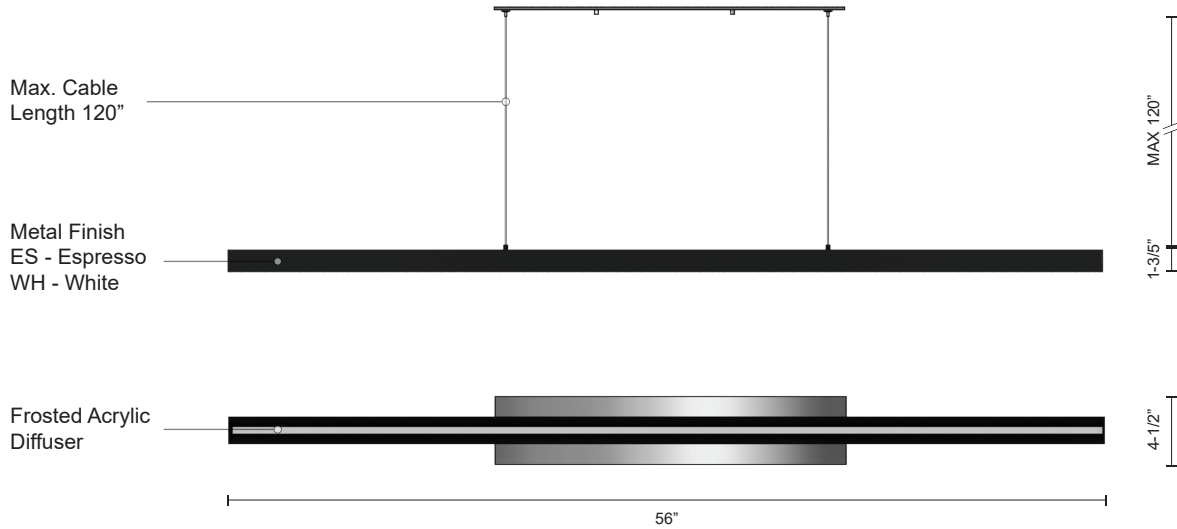

LP10456

SPECIFICATION SHEET

PROJECT		
DATE		TYPE

Sophisticated LED technology meets modern linear pendant

- Linear metal shades in espresso or white
- Frosted acrylic diffuser
- Dimmable with ELV dimmer (Not included)
- 120V

Color Temp 3000K
 CRI (Ra) >80
 Dimming 100% - 10%
 Rated Life 50,000 hours

Voltage	Watt	LED Lumens	Delivered Lumens	Finish(es)
120V	30W	2 x 1500	1090	ES - Espresso
120V	30W	2 x 1500	2101	WH - White

LP10456-WH